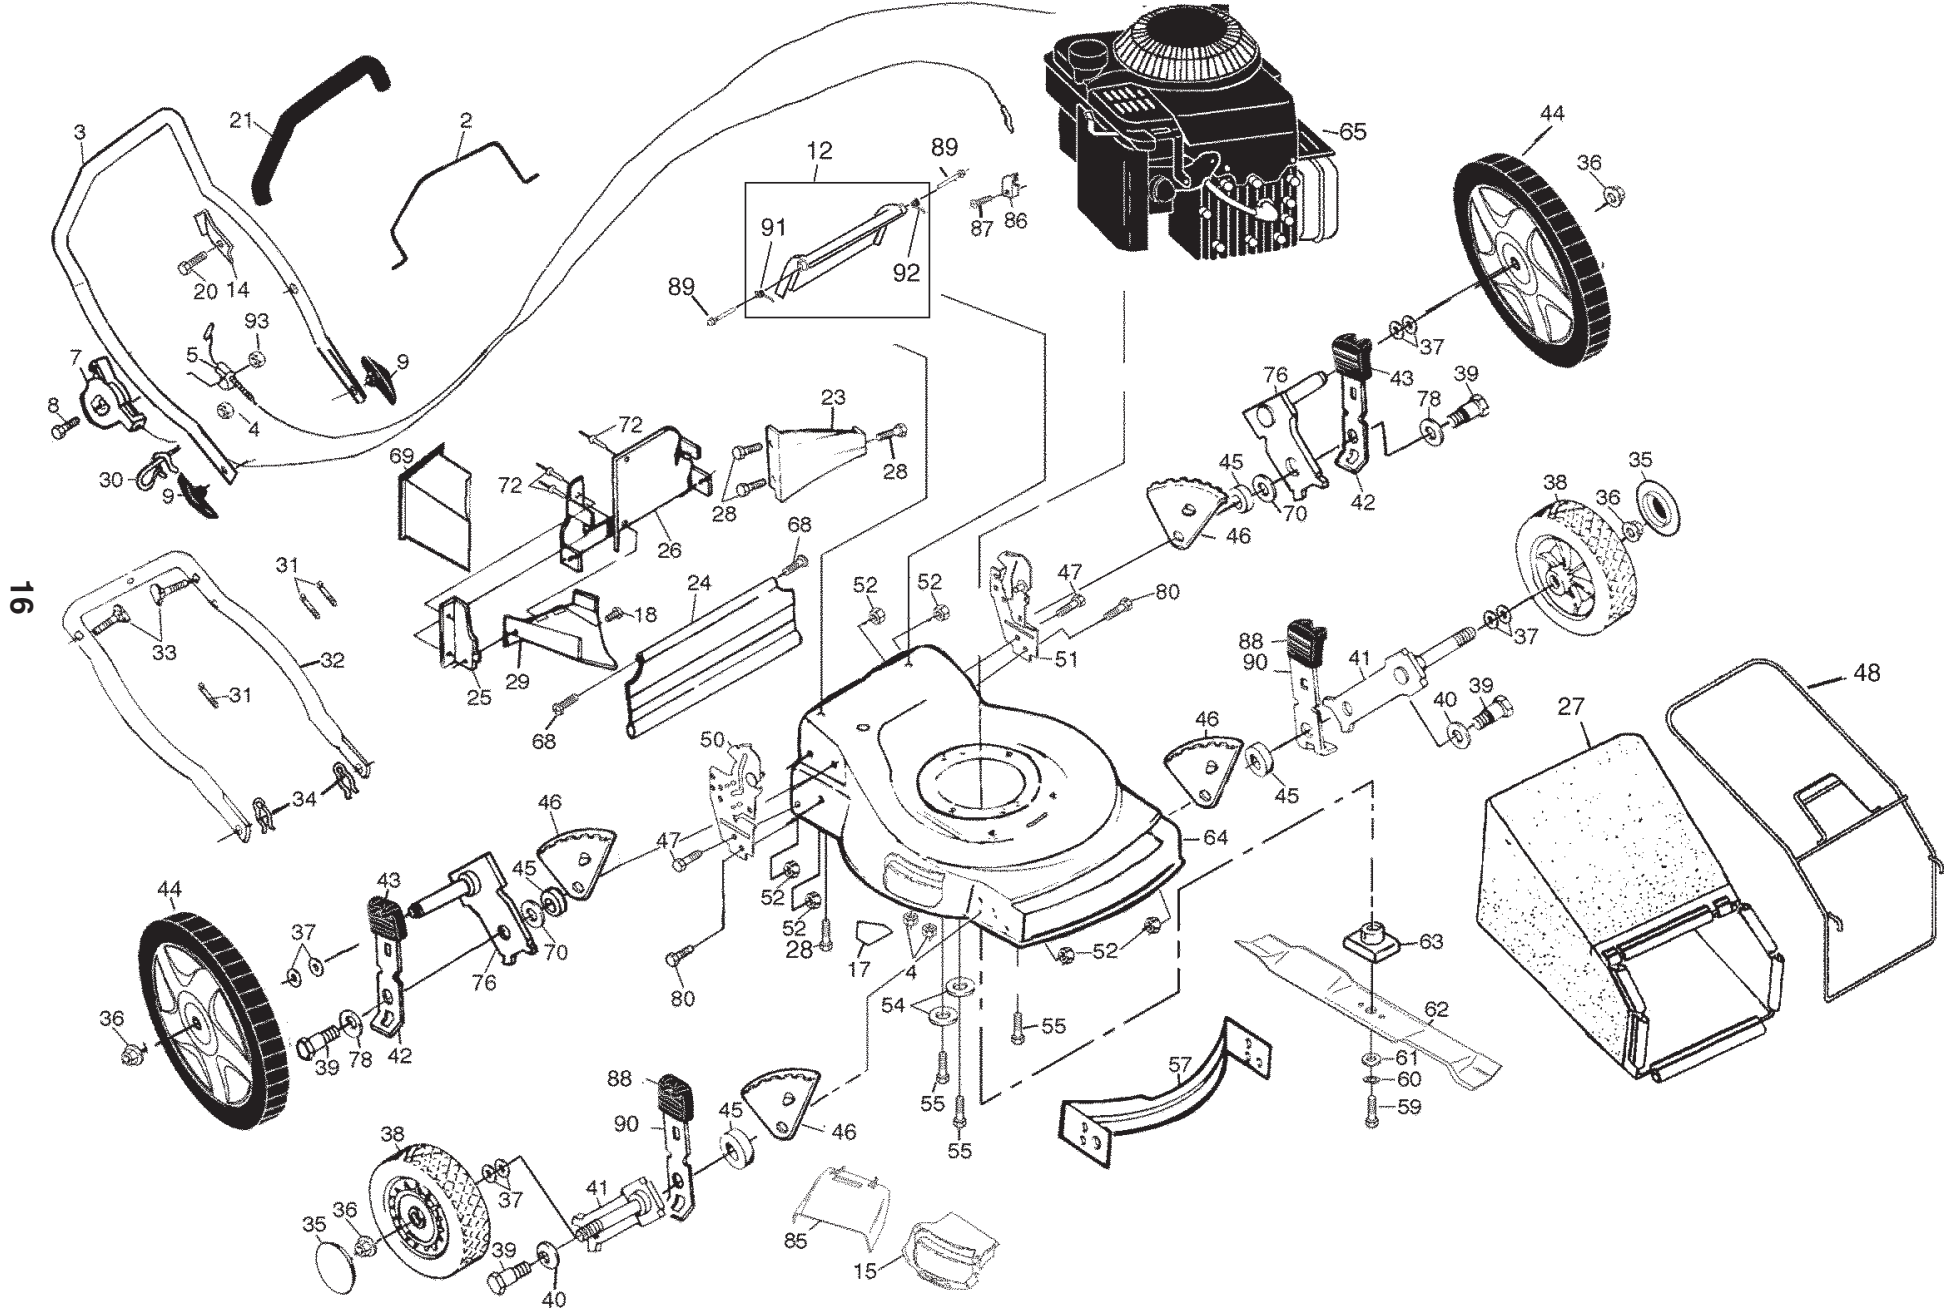

REPAIR PARTS

ROTARY LAWN MOWER - - MODEL NUMBER 6022CH (6022CHB)

REPAIR PARTS

ROTARY LAWN MOWER - - MODEL NUMBER 6022CH (6022CHB)

KEY NO.	PART NO.	DESCRIPTION
2	532 17 65-73	Control Bar
3	532 16 71-63	Upper Handle
4	532 06 36-01	Locknut
5	532 13 08-61	Engine Zone Control Cable
7	532 70 06-37	Throttle Control
8	532 14 49-29	Hex Washer Head Screw 1/4-20 x 2-1/8
9	532 13 63-76	Handle Knob
12	532 17 09-47	Rear Door Kit (Includes Springs)
14	532 12 51-62	Upstop Bracket
15	532 15 07-56	Combi-Cut Mulcher
17	532 10 73-39	Danger Decal
18	532 15 00-50	Screw
20	532 75 00-97	Hex Washer Head Screw #10-24
21	532 16 42-65	Handle Grip
23	532 12 53-48	Rear Baffle
24	532 14 05-40	Rear Skirt
25	532 13 88-60	Side Baffle
26	532 16 68-00	Back Plate
27	532 17 65-75	Grass Bag
28	532 05 45-83	Screw Hex Head 1/4-20 x 1/2
29	532 18 08-57	Discharge Baffle
30	532 17 95-85	Rope Guide
31	532 06 64-26	Wire Ties
32	532 15 36-05	Lower Handle
33	532 13 19-59	Handle Bolt
34	532 05 17-93	Hairpin Cotter
35	532 07 74-00	Hubcap
36	532 08 39-23	Flanged Locknut
37	532 05 71-43	Wave Washer
38	532 75 05-50	Wheel & Tire Assembly (Front)
39	532 14 27-48	Shoulder Bolt
40	532 06 23-35	Belleville Washer
41	532 14 98-57	Axle Arm
42	532 17 71-32	Selector Spring
43	532 17 54-77	Selector Knob
44	532 75 20-63	Wheel & Tire Assembly (Rear)
45	532 14 66-30	Spacer

NOTE: All component dimensions given in U.S. inches.
1 inch = 25.4 mm